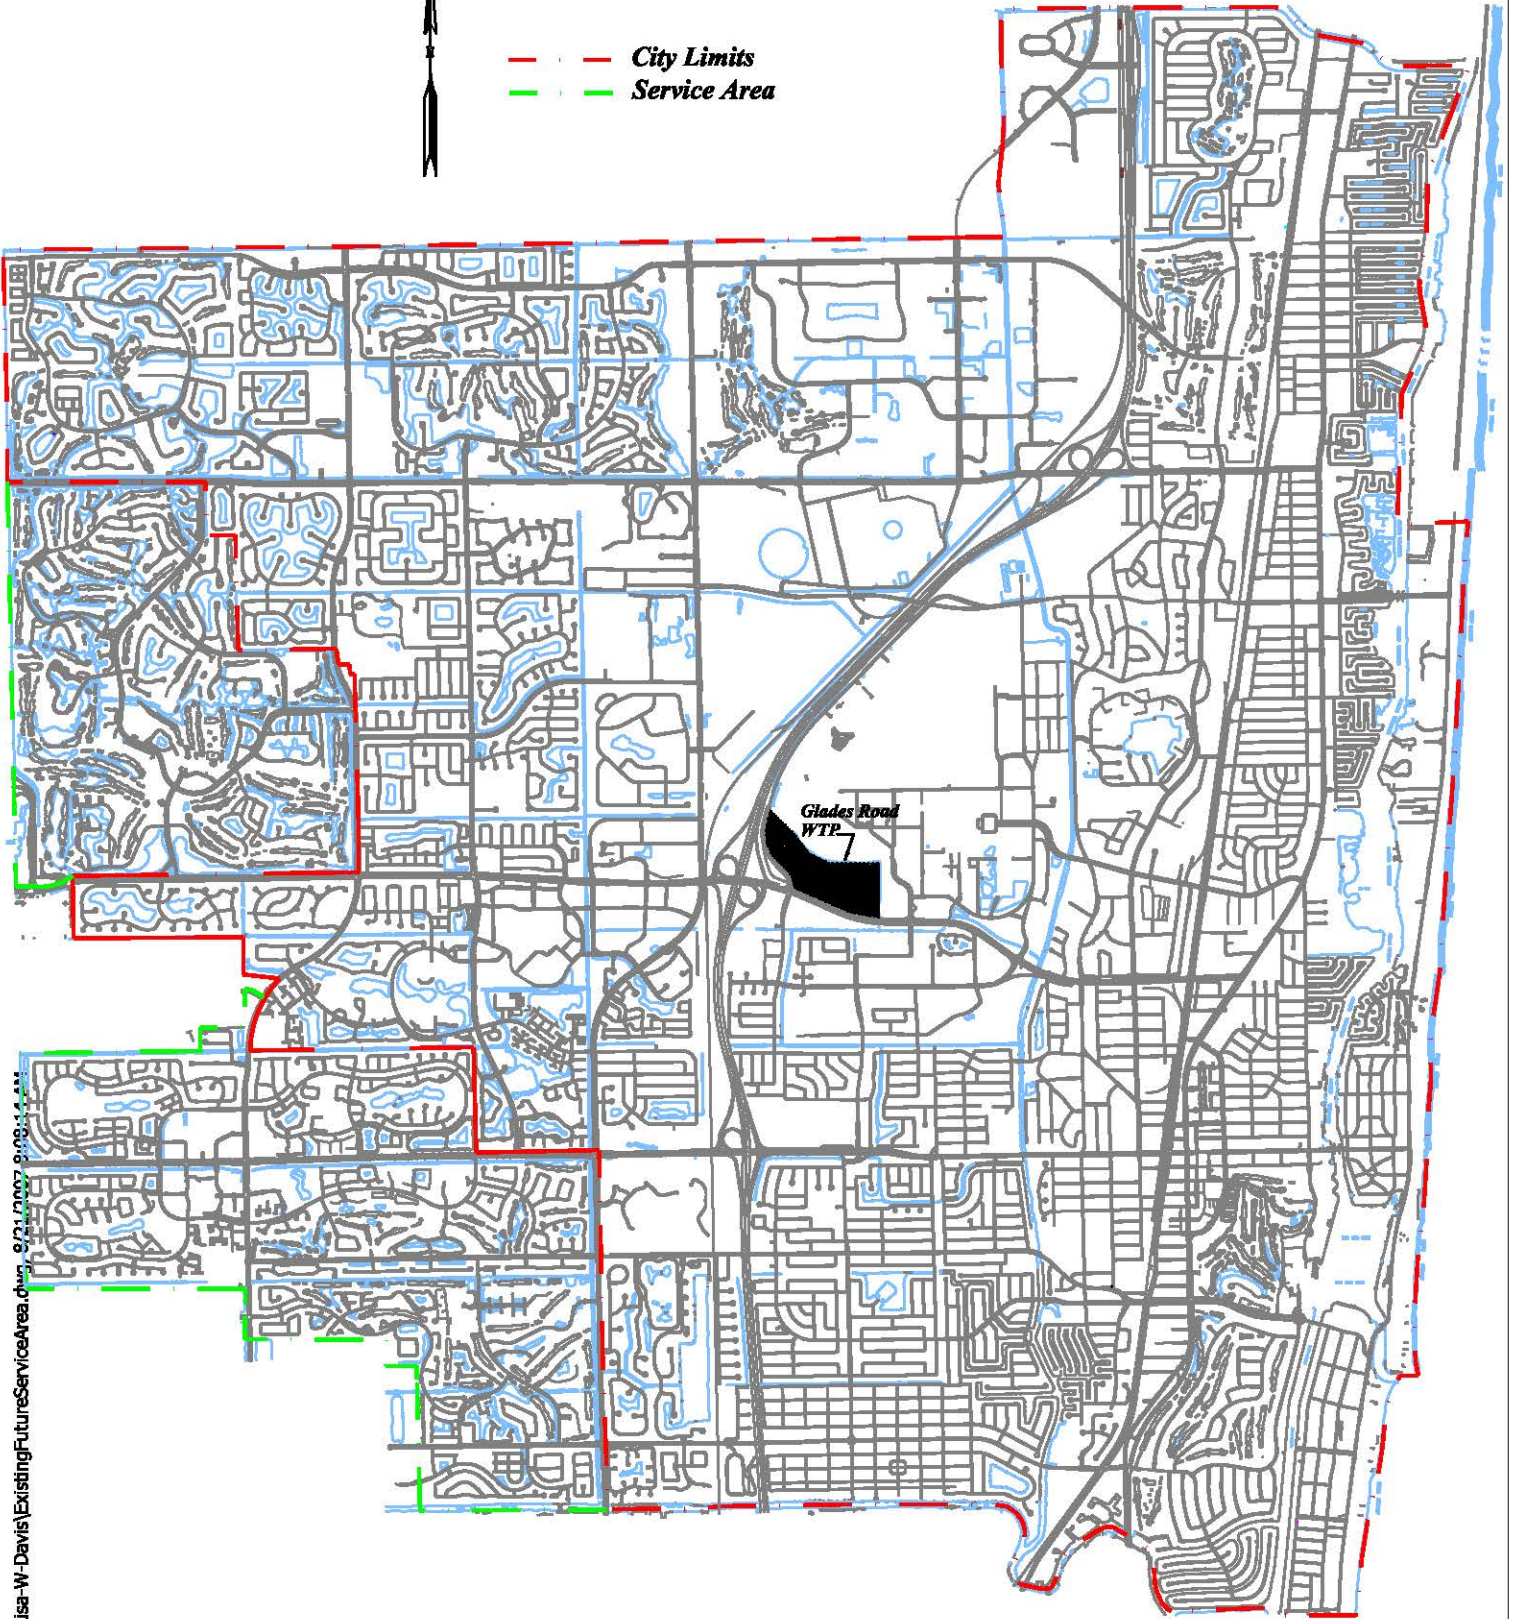

--- City Limits
--- Service Area

K:\Smith\CityMaps\Lisa-W-Davis\ExistingFutureServiceArea.dwg, 9/21/2007 9:08:54 AM

City of Boca Raton, Florida
Service Area Boundary